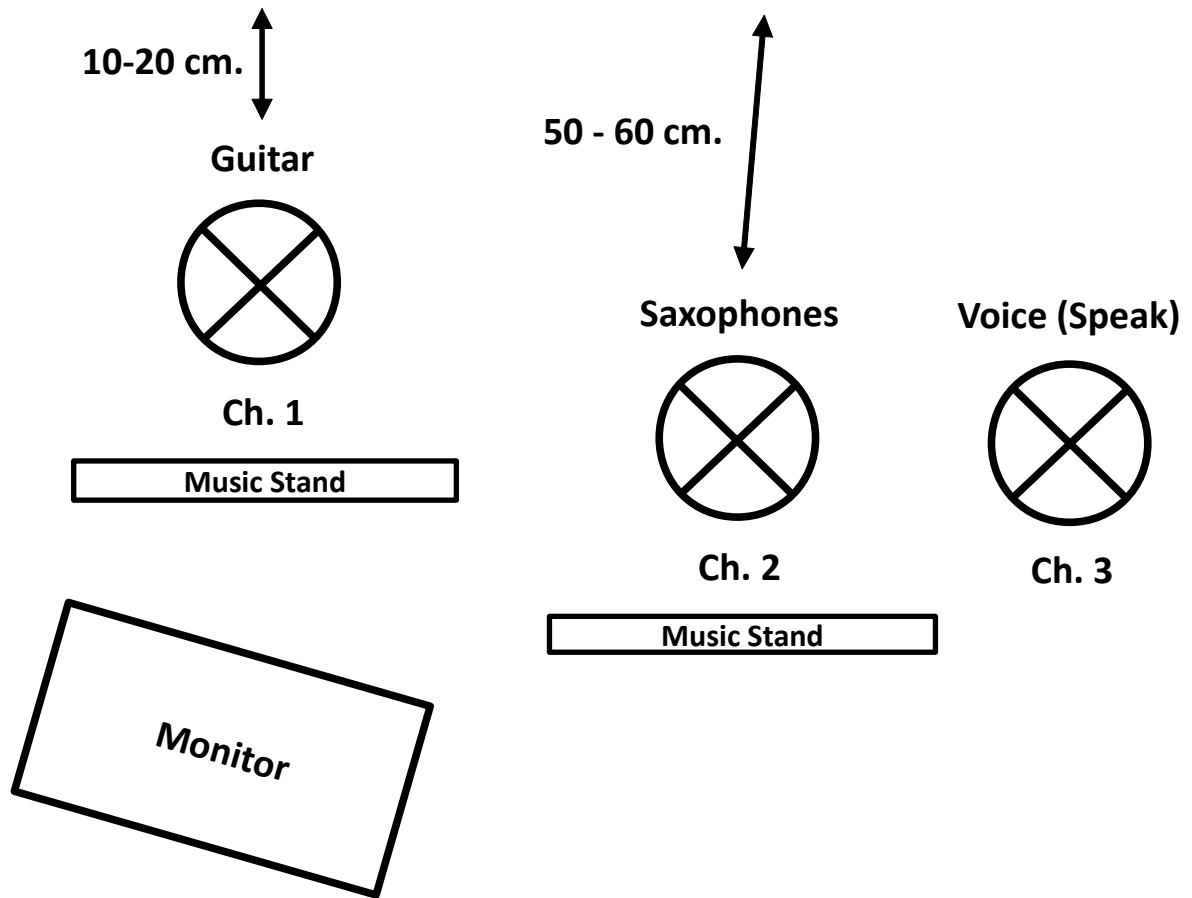

STAGE PLOT "HISTÉRICO DUO" - OUTDOOR

Channel	Instrument	MIC	Others
1	Guitar	Neumann KM 184 (we carry this)	
2	Saxophones	L Diaphragm or Normal Cardioid Condenser (we carry Shure SM86)	Normal Stand (Clip)
3	Voice (Speak)	Any Dynamic	

Equipment:

- 6 string Classical Guitar
- Saxophone Soprano (Straight)
- Saxophone Alto

STAGE PLOT “HISTÉRICO DUO” - INDOOR

Channel	Instrument	MIC	Others
1	Guitar	Neumann KM 184 (we carry this)	

Equipment:

- 6 string Classical Guitar
- Saxophone Soprano (Straight)
- Saxophone Alto