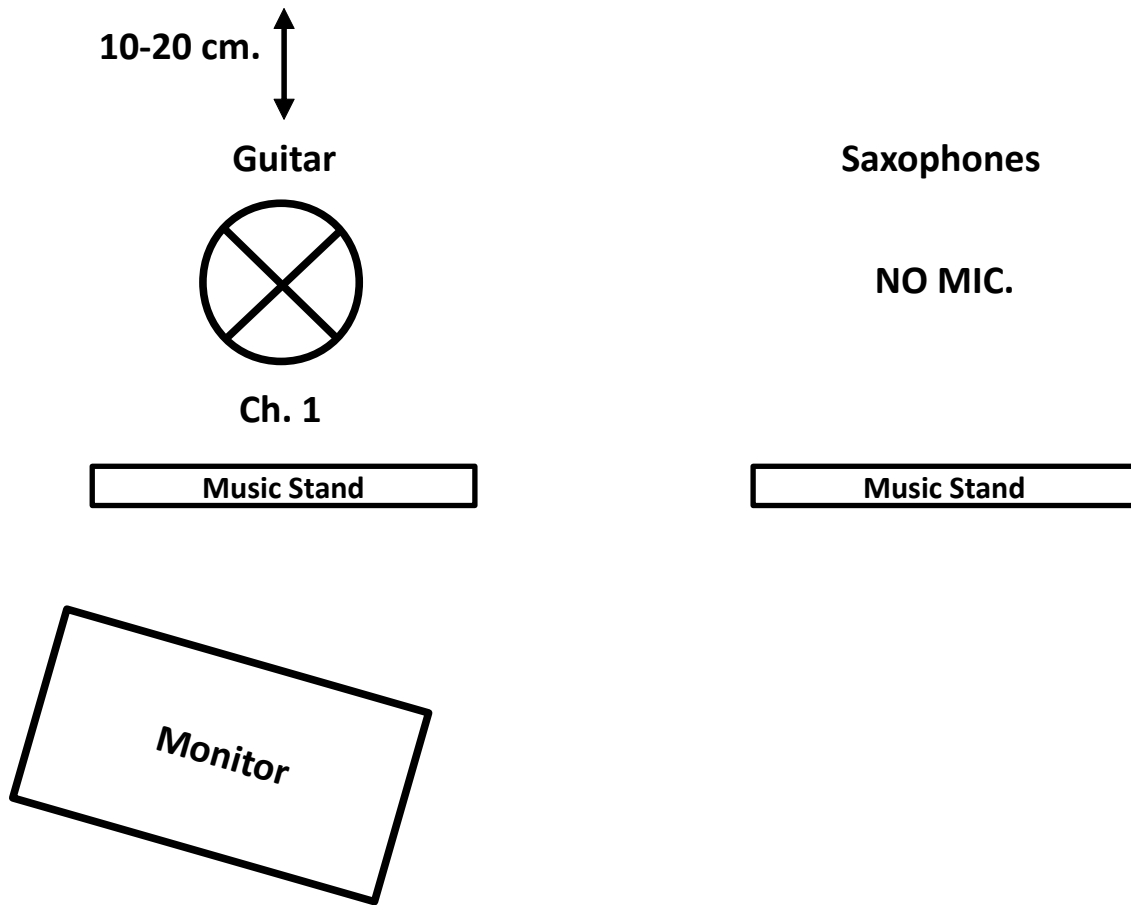

STAGE PLOT "HISTÉRICO DUO" - OUTDOOR

Channel	Instrument	MIC	Others
1	Guitar	Neumann KM 184 (we carry this)	
2	Saxophones	L Diaphragm or Normal Cardioid Condenser (we carry Shure SM86)	Normal Stand (Clip)
3	Voice (Speak)	Any Dynamic	

Equipment:

- 6 string Classical Guitar
- Saxophone Soprano (Straight)
- Saxophone Alto

STAGE PLOT “HISTÉRICO DUO” - INDOOR

Channel	Instrument	MIC	Others
1	Guitar	Neumann KM 184 (we carry this)	

Equipment: